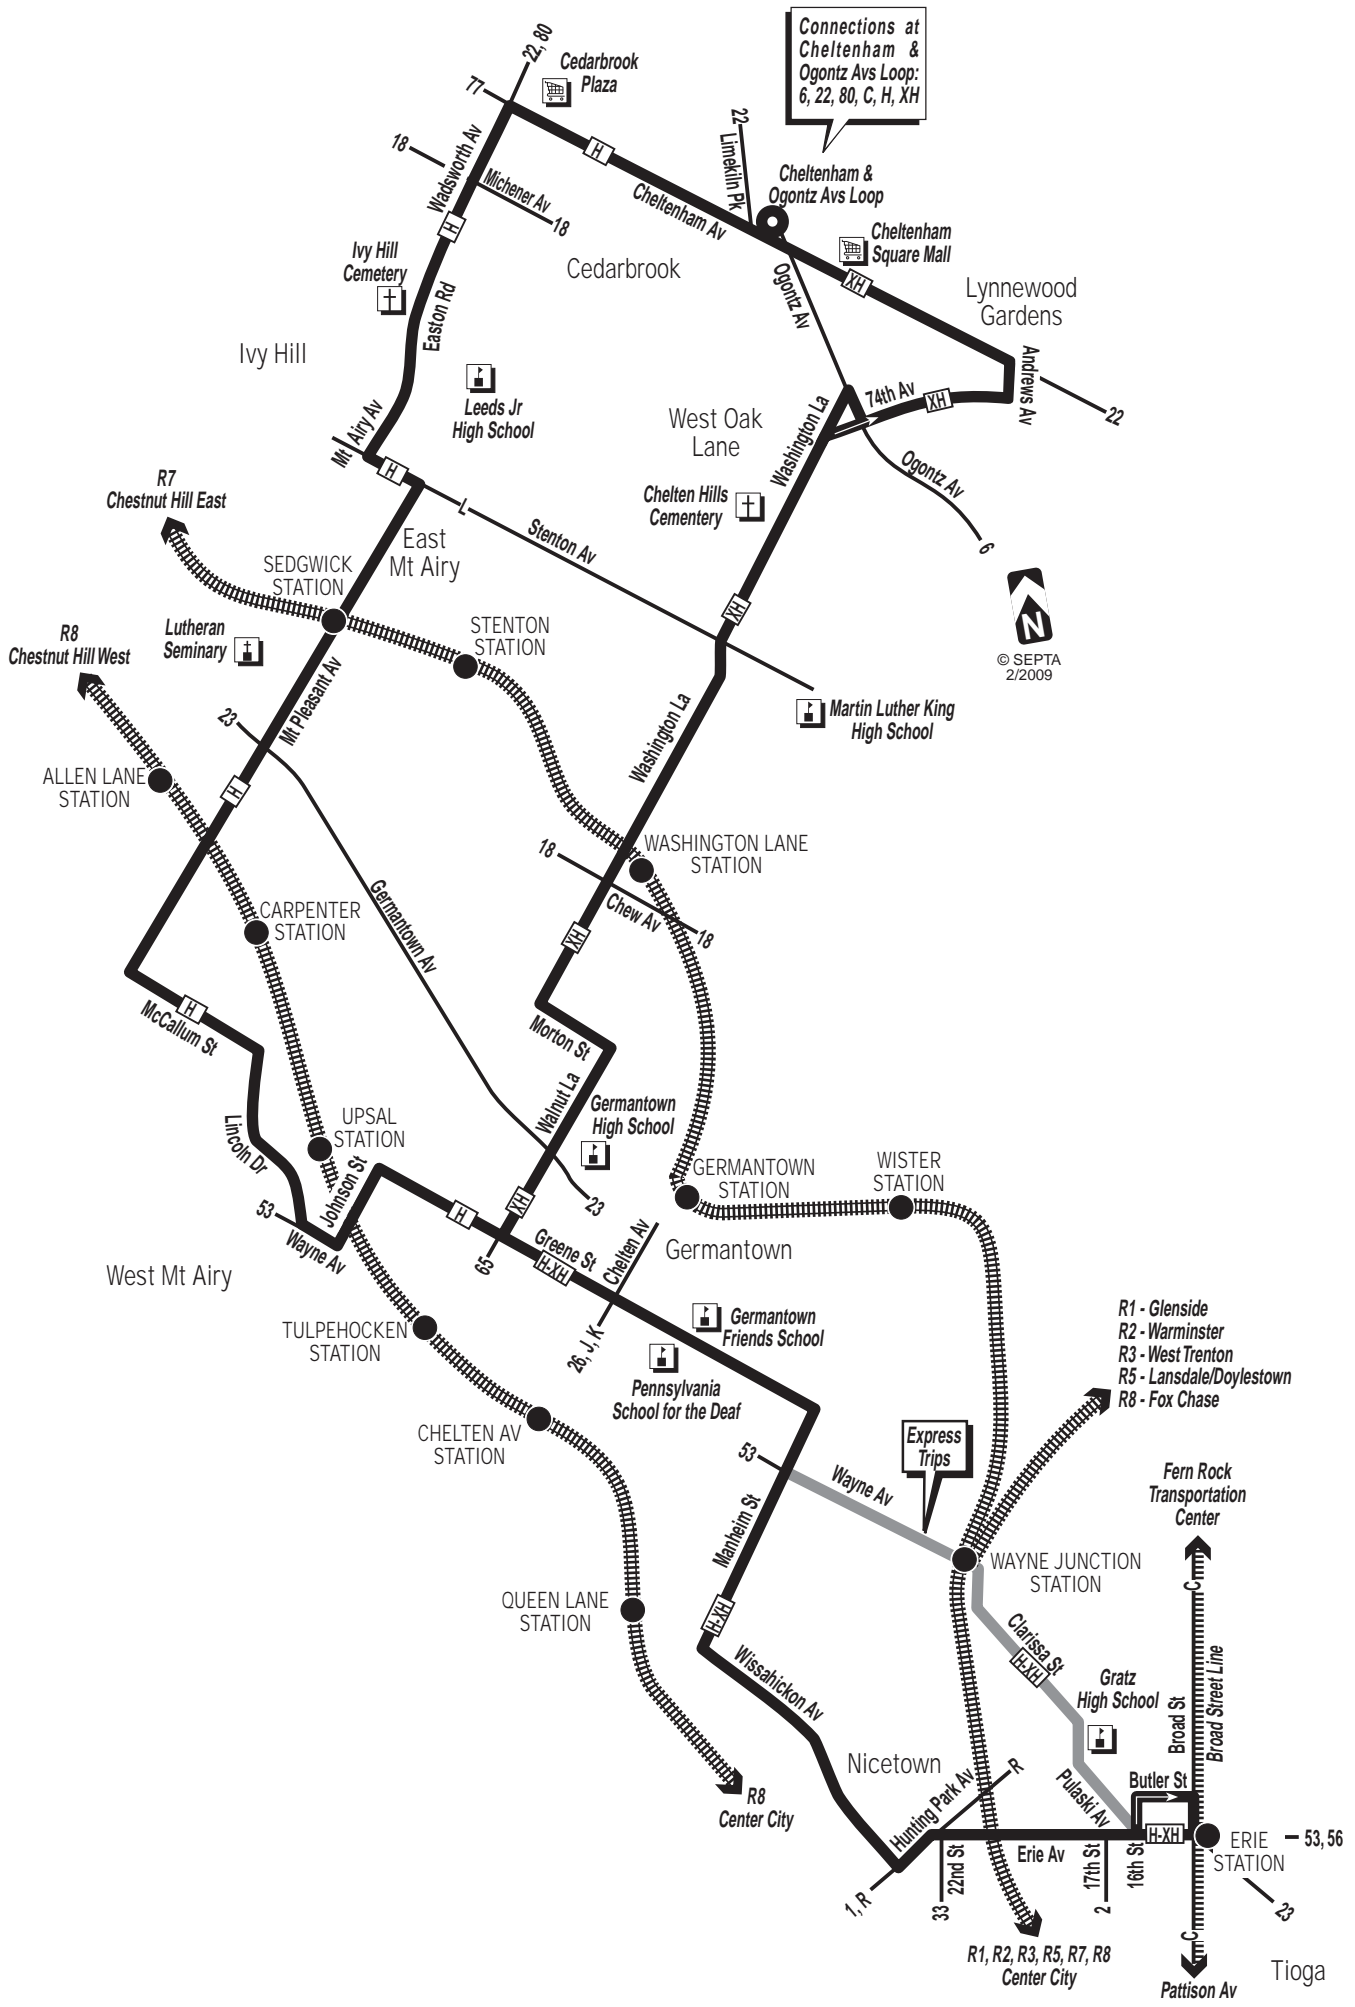

Food Help Line
800.319.FOOD (3663)
a Philabundance program

Connections at Cheltenham & Ogontz Aves Loop:
6, 22, 80, C, H, XH

- R1 - Glenside
- R2 - Warminster
- R3 - West Trenton
- R5 - Lansdale/Doylestown
- R8 - Fox Chase

Sunday schedule will be operated on New Year's, Memorial, Independence, Labor, Thanksgiving, and Christmas days.