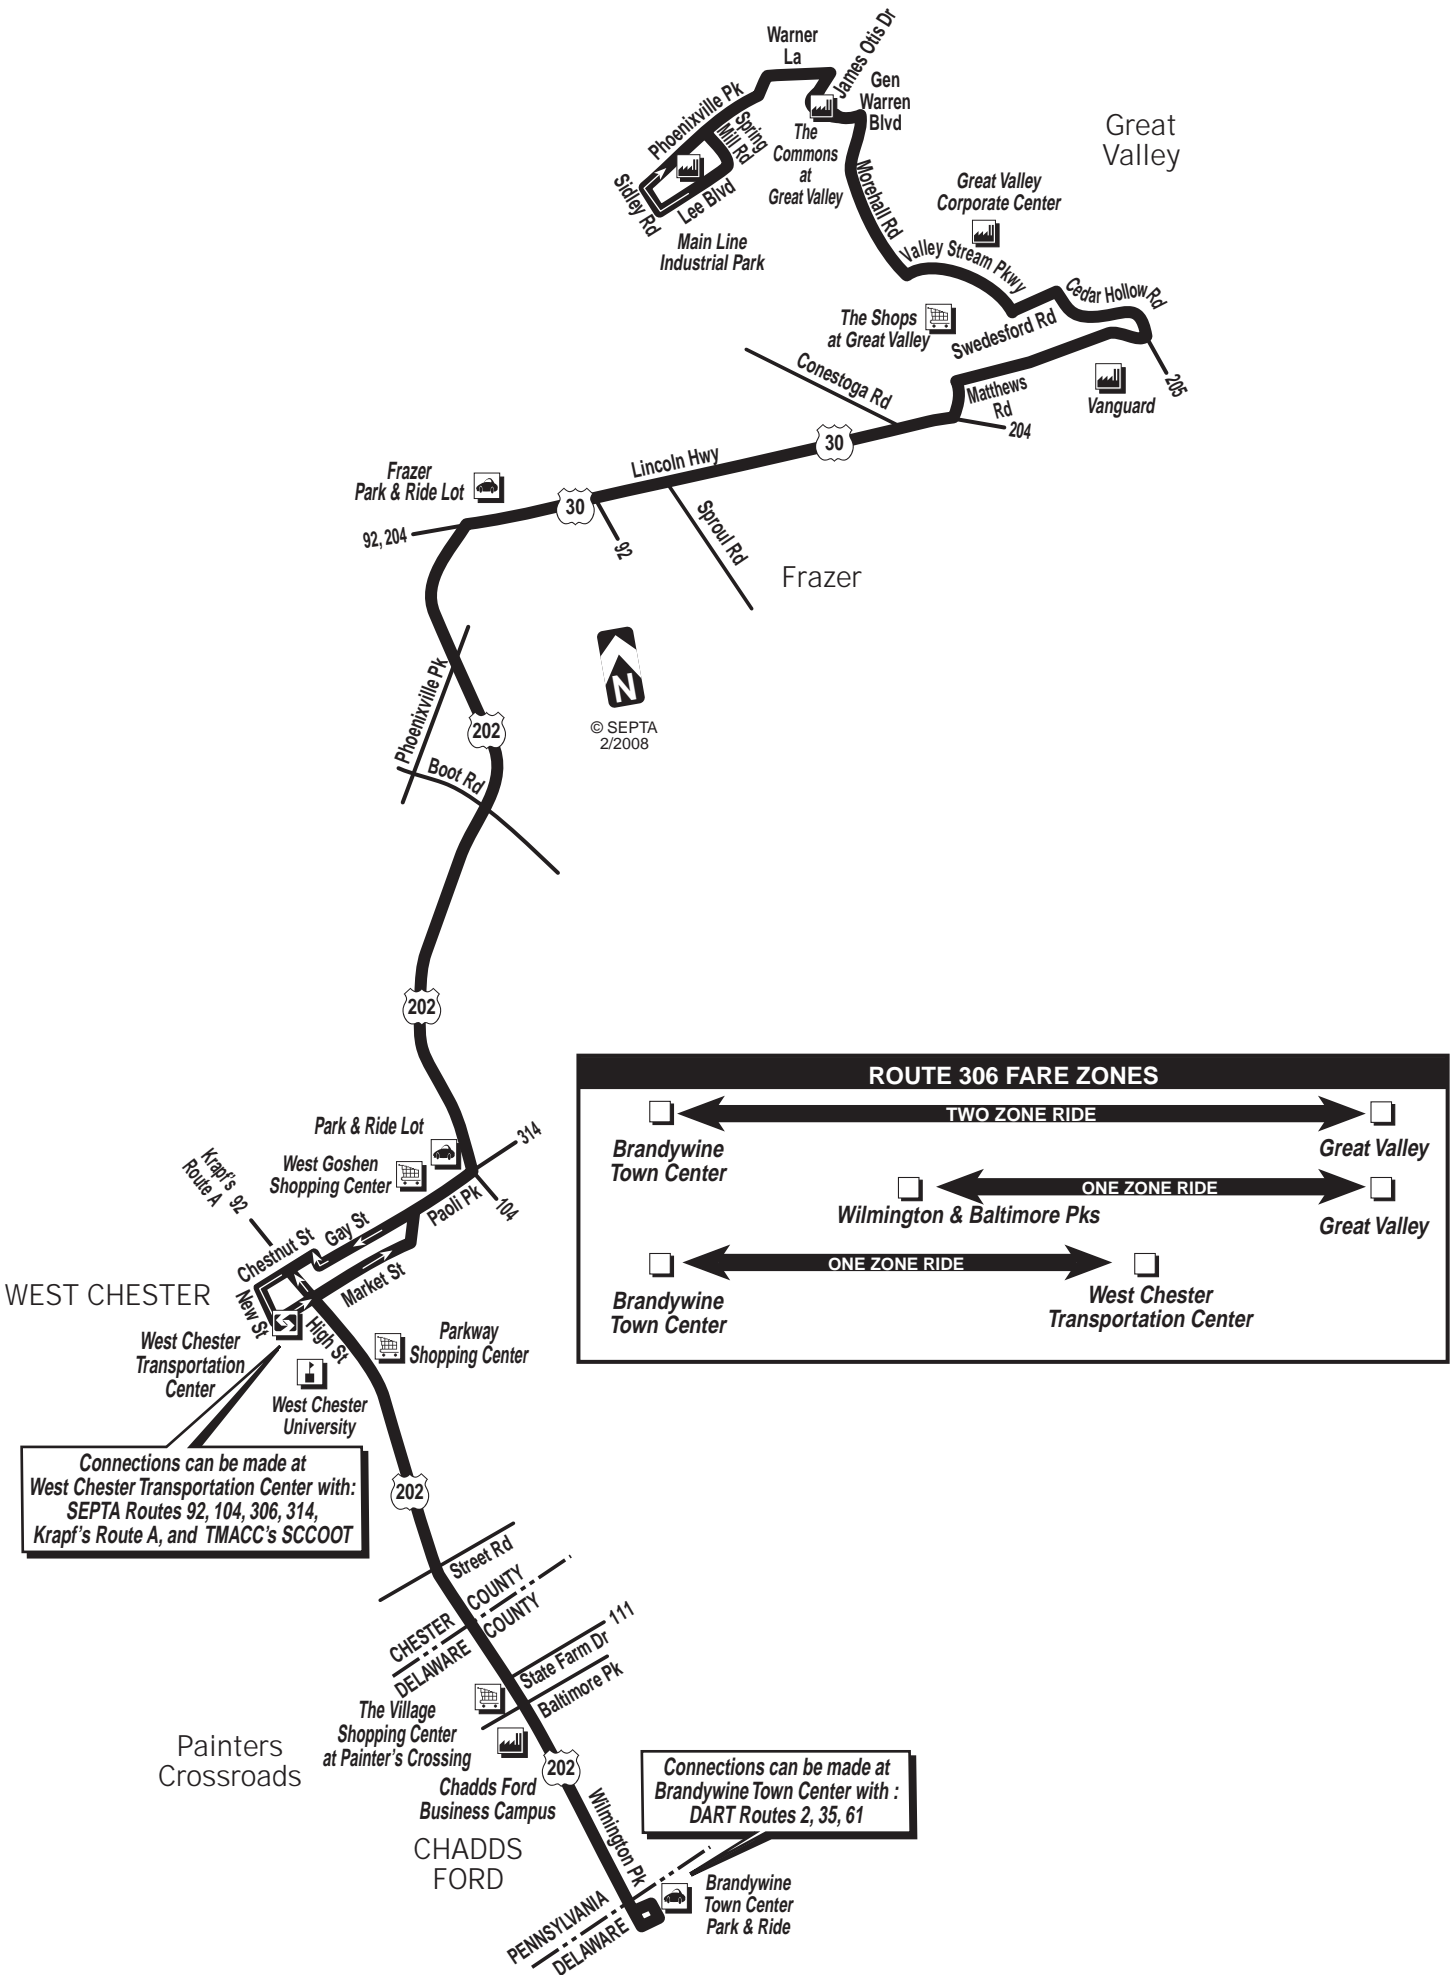

306

**Brandywine
Town Center
To Great Valley**
via Route 202 and
West Chester
Effective June 15, 2009

SEPTA BUS ROUTE

INFORMATION NUMBERS

Customer Service.....215-580-7800
TDD/TTY (HEARING IMPAIRED ONLY).....215-580-7853
Or check the Internet.....www.septa.org

Food Help Line
800.319.FOOD (3663)
a Philabundance program

MONDAYS THROUGH FRIDAYS

NORTHBOUND							SOUTHBOUND						
Brandywine Town Center	US 202 and State Farm Dr (Painters Crossroads)	West Chester Transportation Center	Frazer Park and Ride	Valley Stream Pkwy and Swedesford Rd	The Commons at Great Valley	Main Line Industrial Park	Main Line Industrial Park	The Commons at Great Valley	Valley Stream Pkwy and Swedesford Rd	Frazer Park and Ride	West Chester Transportation Center	US 202 and State Farm Dr (Painters Crossroads)	Brandywine Town Center
AM SERVICE							AM SERVICE						
---	---	6:20	6:30	6:41	6:45	6:52	---	---	---	---	6:10	6:22	6:32
6:40	6:50	7:07	7:31	7:51	7:56	8:03	---	---	---	---	7:00	7:15	7:27
7:40	7:50	8:07	8:19	8:33	8:38	8:45	7:15	7:20	7:30	7:44	7:58	8:15	8:28
8:40	8:50	9:05	9:16	9:30	9:35	9:42	8:15	8:20	8:30	8:43	8:57	---	---
10:40	10:49	11:06	11:16	11:27	11:31	11:37	9:05	9:10	9:21	9:37	9:50	10:06	10:16
PM SERVICE							PM SERVICE						
12:40	12:49	1:06	1:16	1:27	1:31	1:37	11:15	11:20	11:30	11:43	11:56	12:09	12:19
---	---	2:06	2:17	2:34	2:41	2:47	PM SERVICE						
2:40	2:50	3:06	3:16	3:28	3:32	3:39	1:15	1:20	1:30	1:43	1:56	2:09	2:19
4:40	4:52	5:08	5:18	5:32	5:36	5:43	3:05	3:10	3:21	3:34	3:47	4:05	4:17
5:40	5:52	6:12	---	---	---	---	4:05	4:10	4:24	4:42	4:56	5:14	5:24
6:35	6:46	7:05	---	---	---	---	5:05	5:11	5:21	5:36	5:48	6:10	6:21
7:30	7:41	7:58	---	---	---	---	6:05	6:11	6:22	6:41	6:55	7:08	7:17

Route 306 does not operate Saturdays, Sundays or Holidays (New Year's, Memorial, Independence, Labor, Thanksgiving, and Christmas days).

To **SAVE** Money on Your Commute visit www.thecommuterschoice.com