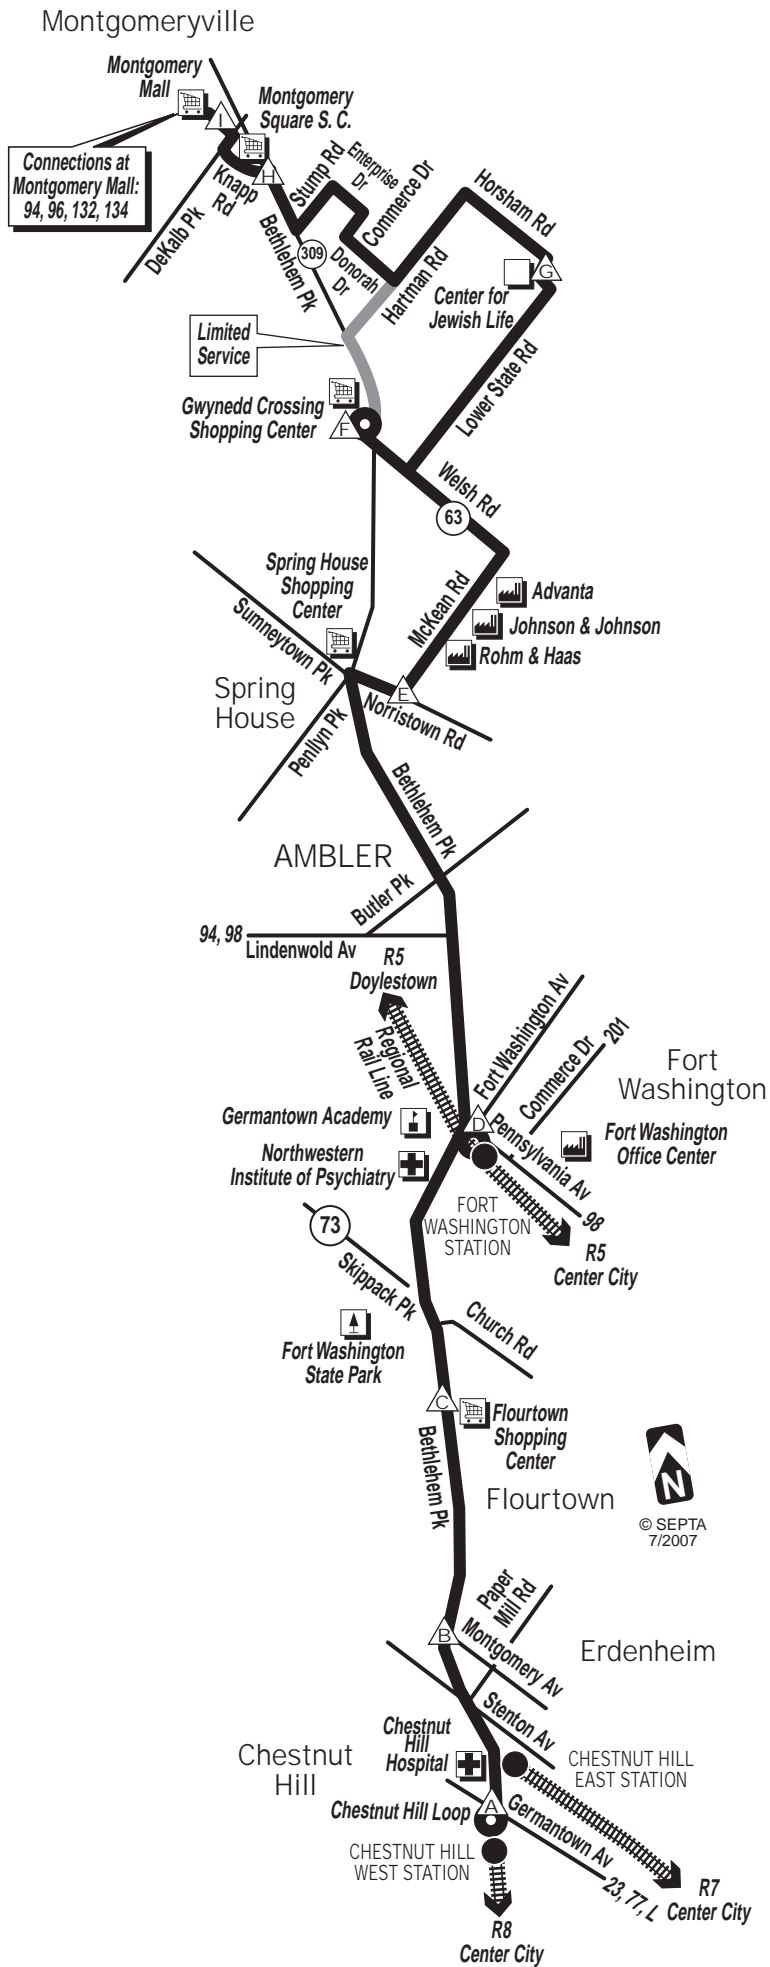

**Where
Medicare
Matters.**

**Independence
Blue Cross**

www.site65.com

MONDAYS THROUGH FRIDAYS

NORTHBOUND										SOUTHBOUND									
A	B	C	D	E	F	G	H	I		I	H	G	F	E	D	C	B	A	
*			*												*				*
Chestnut Hill Loop	Bethlehem Pk and Montgomery Av (Erdentheim)	Flourtown Shopping Center	Fort Washington Station	McKean and Norristown Rds (Spring House)	Gwynedd Crossing Shopping Center	Madlyn & Leonard Abramson Center for Jewish Life	Montgomery Square Shopping Center	Montgomery Mall (Near Boscov's)		Montgomery Mall (Near Boscov's)	Montgomery Square Shopping Center	Madlyn & Leonard Abramson Center for Jewish Life	Gwynedd Crossing Shopping Center	McKean and Norristown Rds (Spring House)	Fort Washington Station	Flourtown Shopping Center	Bethlehem Pk and Montgomery Av (Erdentheim)	Chestnut Hill Loop	
AM SERVICE										AM SERVICE									
6.15	6.20	6.24	6.28	6.39	6.46	6.52	7.03	7.07		7.20	7.24	---	7.34	7.43	7.57	8.05	8.08	8.12	
6.40	6.44	6.47	6.52	7.03	7.09	--	7.18	7.23		PM SERVICE									
8.35	8.39	8.43	8.49	9.00	9.07	9.14	9.26	9.30		3.20	3.24	3.35	3.45	3.55	4.07	4.13	4.18	4.22	
PM SERVICE										4.20	4.24	4.35	4.42	4.52	5.04	5.11	5.16	5.20	
2.05	2.08	2.11	2.17	2.28	2.35	2.42	2.52	2.56		11.30	11.34	11.45	11.50	11.58	12.10	12.17	12.20	12.23	
3.05	3.09	3.13	3.19	3.31	3.38	3.45	3.55	3.59											
4.45	4.49	4.53	4.58	5.11	5.19	--	5.29	5.34											
<p>* Note: Please consult R5-Lansdale/Doylestown timetables for details relating to service to/from Fort Washington Station. Also, R7 or R8 for connecting times at Chestnut Hill Stations.</p>																			
<p>To SAVE Money on Your Commute visit www.thecommuterschoice.com</p>																			