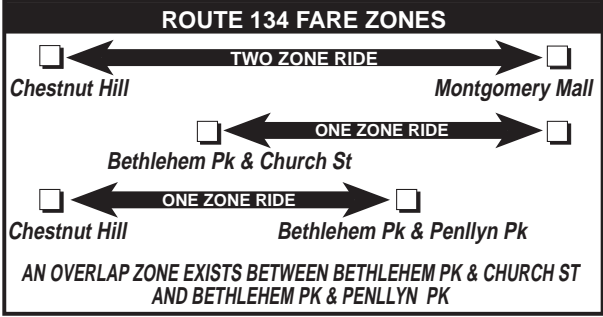

**Where
Medicare
Matters.**

**Independence
Blue Cross**

www.site65.com

MONDAYS THROUGH FRIDAYS

NORTHBOUND										SOUTHBOUND									
A	B	C	D	E	F	G	H	I		I	H	G	F	E	D	C	B	A	
*			*												*				*
Chestnut Hill Loop	Bethlehem Pk and Montgomery Av (Erdentheim)	Flourtown Shopping Center	Fort Washington Station	McKean and Norristown Rds (Spring House)	Gwynedd Crossing Shopping Center	Madlyn & Leonard Abramson Center for Jewish Life	Montgomery Square Shopping Center	Montgomery Mall (Near Boscov's)		Montgomery Mall (Near Boscov's)	Montgomery Square Shopping Center	Madlyn & Leonard Abramson Center for Jewish Life	Gwynedd Crossing Shopping Center	McKean and Norristown Rds (Spring House)	Fort Washington Station	Flourtown Shopping Center	Bethlehem Pk and Montgomery Av (Erdentheim)	Chestnut Hill Loop	
AM SERVICE										AM SERVICE									
6.15	6.20	6.24	6.28	6.39	6.46	6.52	7.03	7.07		7.20	7.24	---	7.34	7.43	7.57	8.05	8.08	8.12	
6.40	6.44	6.47	6.52	7.03	7.09	--	7.18	7.23		PM SERVICE									
8.35	8.39	8.43	8.49	9.00	9.07	9.14	9.26	9.30		3.20	3.24	3.35	3.45	3.55	4.07	4.13	4.18	4.22	
PM SERVICE										4.20	4.24	4.35	4.42	4.52	5.04	5.11	5.16	5.20	
2.05	2.08	2.11	2.17	2.28	2.35	2.42	2.52	2.56		11.30	11.34	11.45	11.50	11.58	12.10	12.17	12.20	12.23	
3.05	3.09	3.13	3.19	3.31	3.38	3.45	3.55	3.59											
4.45	4.49	4.53	4.58	5.11	5.19	--	5.29	5.34											
<p>* Note: Please consult R5-Lansdale/Doylestown timetables for details relating to service to/from Fort Washington Station. Also, R7 or R8 for connecting times at Chestnut Hill Stations.</p>																			
<p>To SAVE Money on Your Commute visit www.thecommuterschoice.com</p>																			