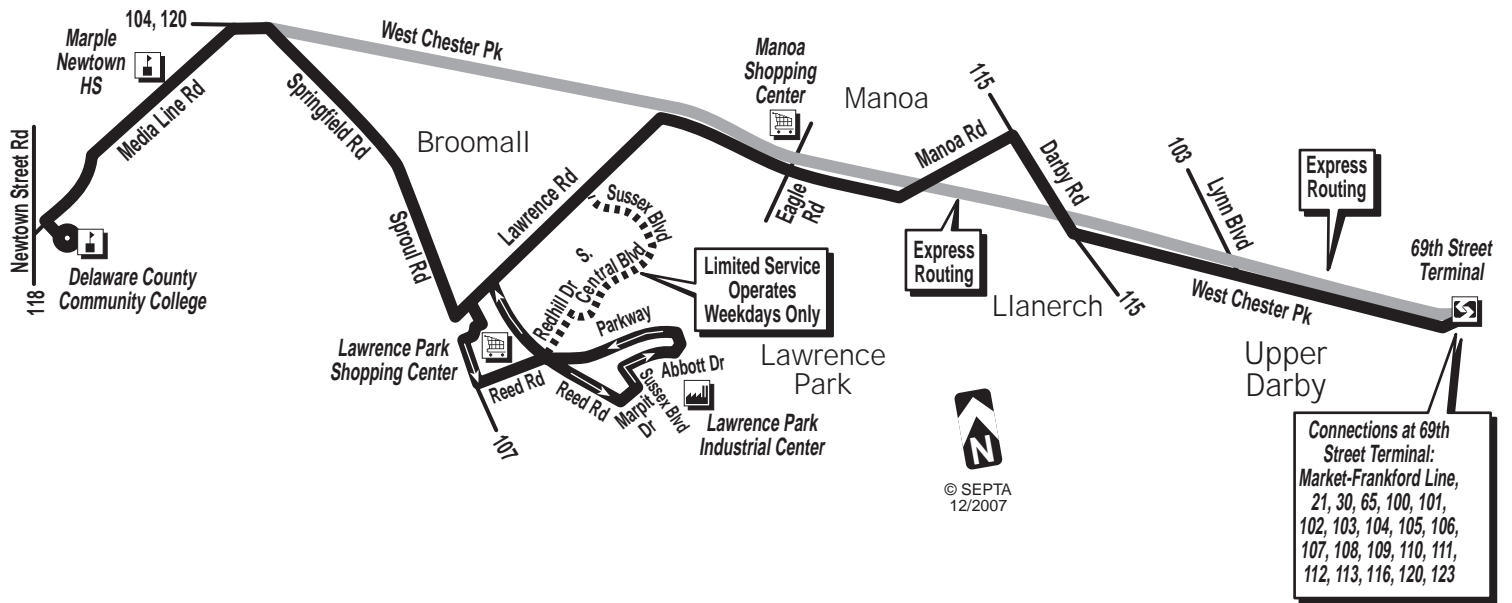

Limited Service Operates Weekdays Only

Express Routing

Express Routing

Connections at 69th Street Terminal:
Market-Frankford Line,
21, 30, 65, 100, 101,
102, 103, 104, 105, 106,
107, 108, 109, 110, 111,
112, 113, 116, 120, 123

© SEPTA
12/2007