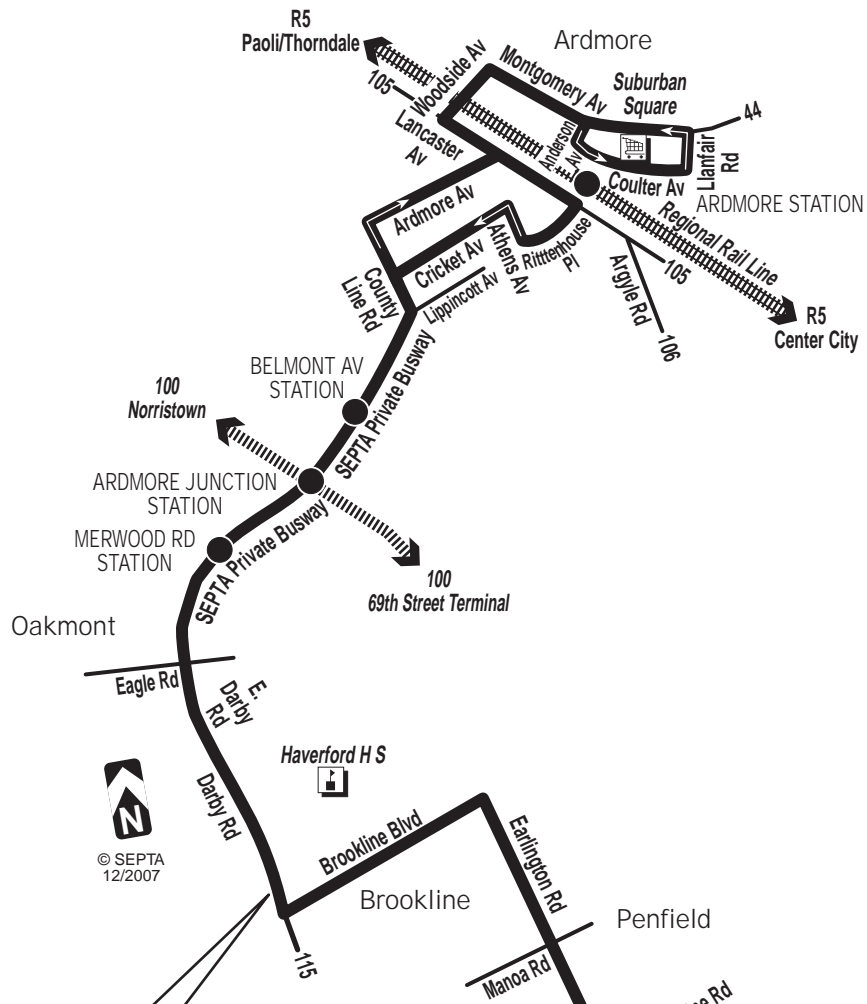

GET A SEPTA PASS, GET PERKS
AT YOUR FAVORITE RESTAURANTS, SHOPS, EVENTS AND MORE.

WWW.SEPTAPASSPERKS.ORG

103 To Ardmore

103 To 69th Street Terminal

115 To MacDade Mall

TRANSFERRING BETWEEN ROUTES 103 & 115

Weekday schedules between Routes 103 & 115 are coordinated at Brookline

Northbound - Route 115 buses arrive in Brookline prior to the arrival of Route 103 for Ardmore. Northbound Route 115 riders transferring to Route 103 should get off at Brookline Blvd across from the Municipal Parking Lot and wait for Route 103.

Southbound - Route 103 riders transferring to Route 115 should get off at Brookline Blvd at the Municipal Parking Lot. Cross the street and wait for Route 115 at the designated bus stop.

Connections at 69th Street Terminal:
 Market-Frankford Line, 21, 30, 65, 100, 101, 102, 103, 104, 105, 106, 107, 108, 109, 110, 111, 112, 113, 116, 120, 123

Route 103 does not operate on Sundays or on New Year's, Memorial, Independence, Labor, Thanksgiving, and Christmas days.