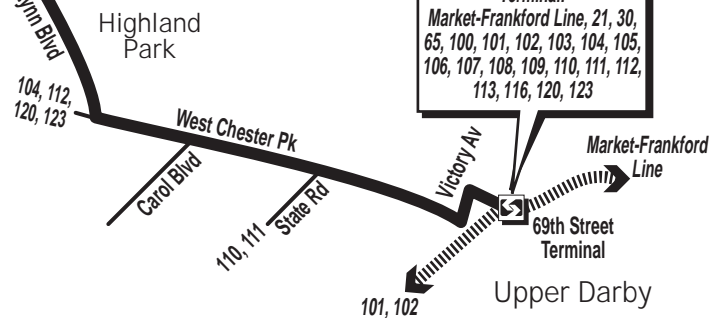

GET A SEPTA PASS, GET PERKS
AT YOUR FAVORITE RESTAURANTS, SHOPS, EVENTS AND MORE.

WWW.SEPTAPASSPERKS.ORG

103 To Ardmore

103 To 69th Street Terminal

115 To MacDade Mall

TRANSFERRING BETWEEN ROUTES 103 & 115

Weekday schedules between Routes 103 & 115 are coordinated at Brookline

Northbound - Route 115 buses arrive in Brookline prior to the arrival of Route 103 for Ardmore. Northbound Route 115 riders transferring to Route 103 should get off at Brookline Blvd across from the Municipal Parking Lot and wait for Route 103.

Southbound - Route 103 riders transferring to Route 115 should get off at Brookline Blvd at the Municipal Parking Lot. Cross the street and wait for Route 115 at the designated bus stop.

Connections at 69th Street Terminal:
 Market-Frankford Line, 21, 30, 65, 100, 101, 102, 103, 104, 105, 106, 107, 108, 109, 110, 111, 112, 113, 116, 120, 123

Route 103 does not operate on Sundays or on New Year's, Memorial, Independence, Labor, Thanksgiving, and Christmas days.