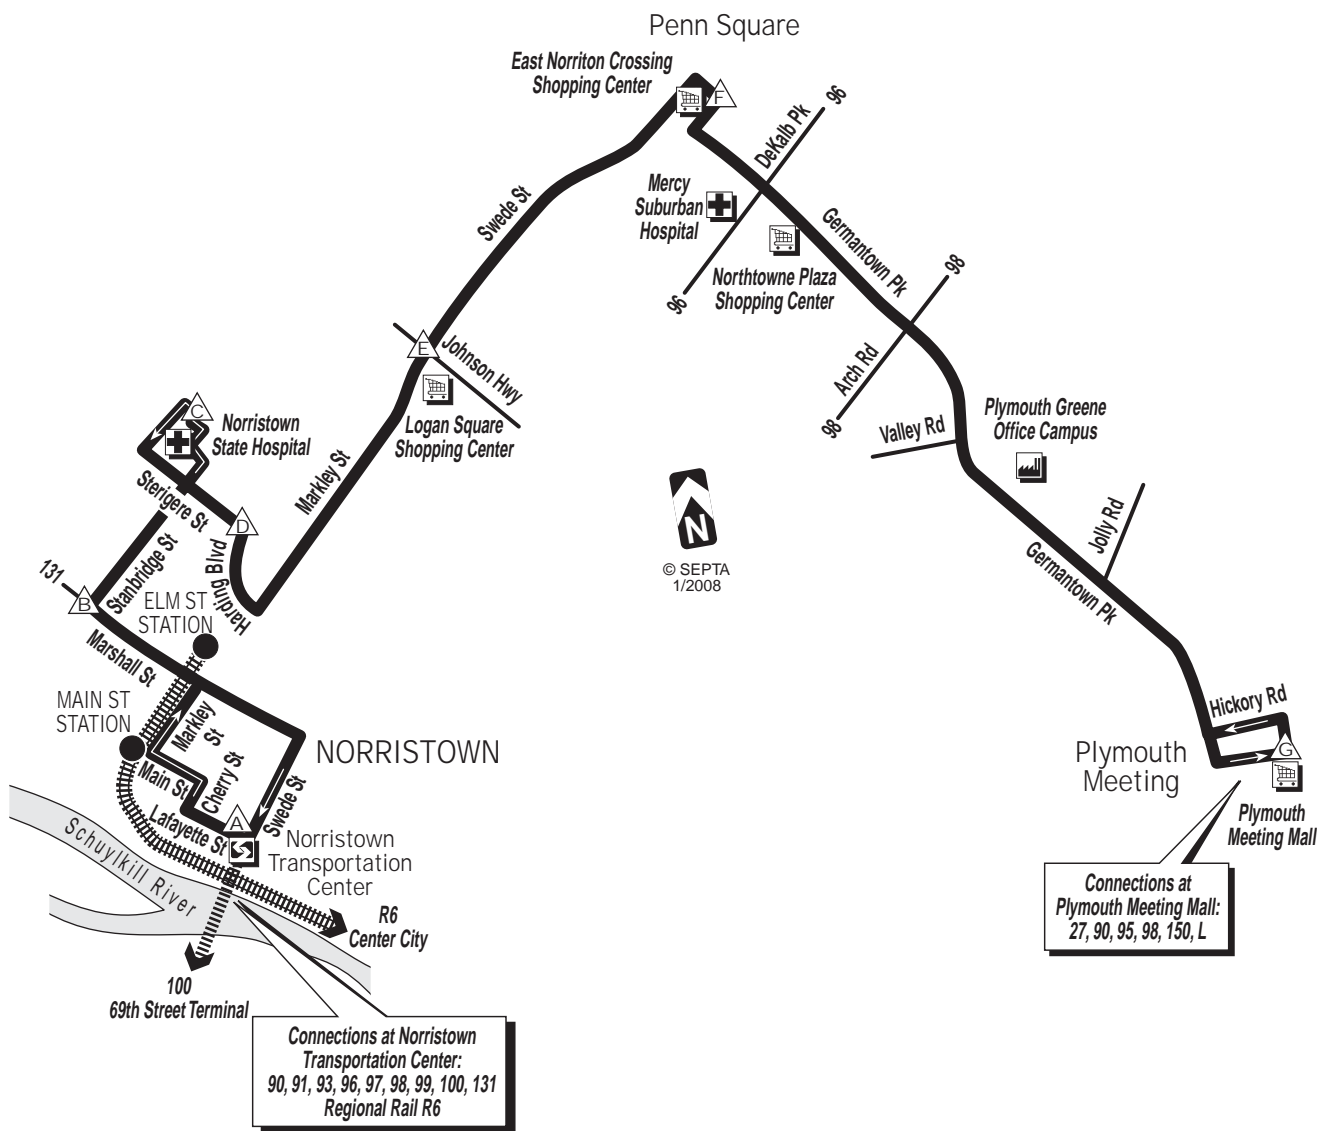

# 90

Norristown  
Transportation Center  
To Plymouth  
Meeting Mall

via Penn Square

Effective September 2, 2008

SEPTA BUS ROUTE

[www.site65.com](http://www.site65.com)

Penn Square

East Norriton Crossing Shopping Center

Mercy Suburban Hospital

Northtowne Plaza Shopping Center

Johnson Hwy

Logan Square Shopping Center

Norristown State Hospital

69th Street Terminal

Schuylkill River

Plymouth Greene Office Campus

DeKalb Pk

Germantown Pk

98

98

98