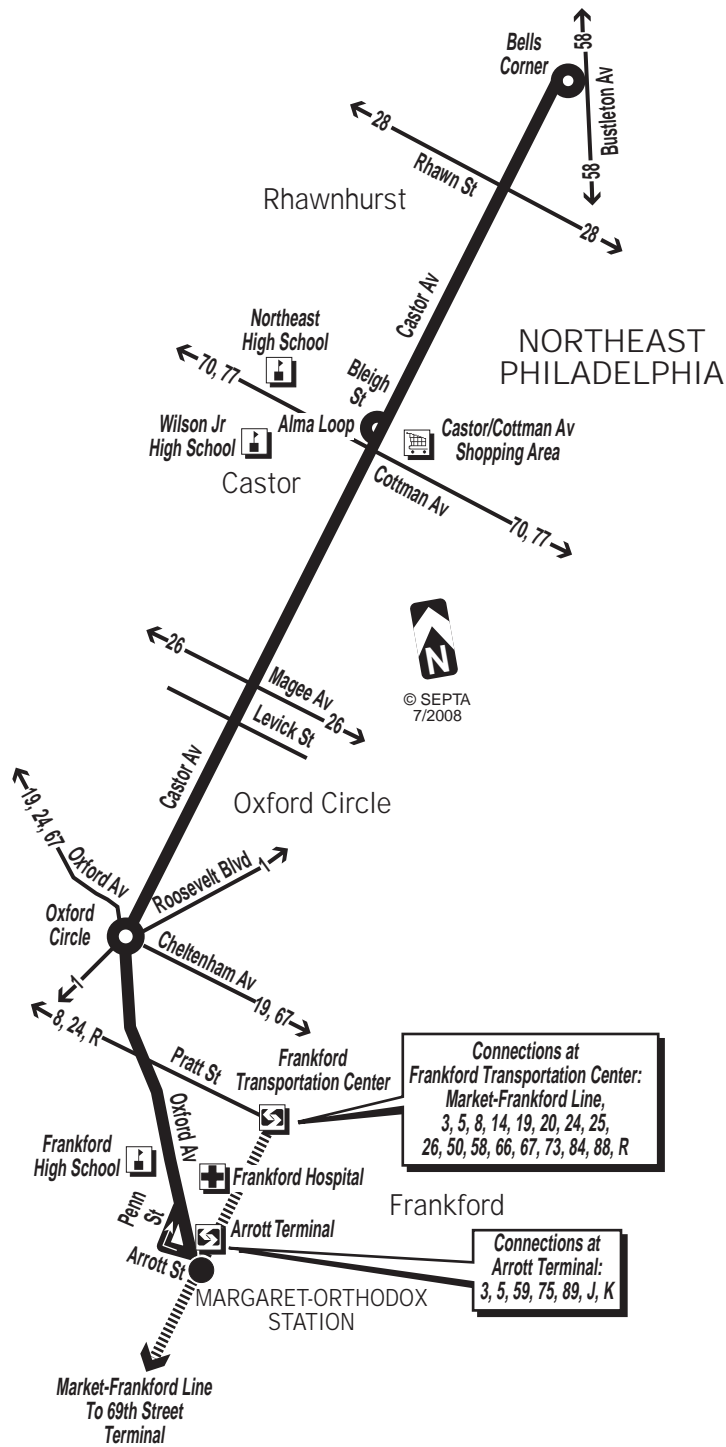

MONDAYS THROUGH FRIDAYS