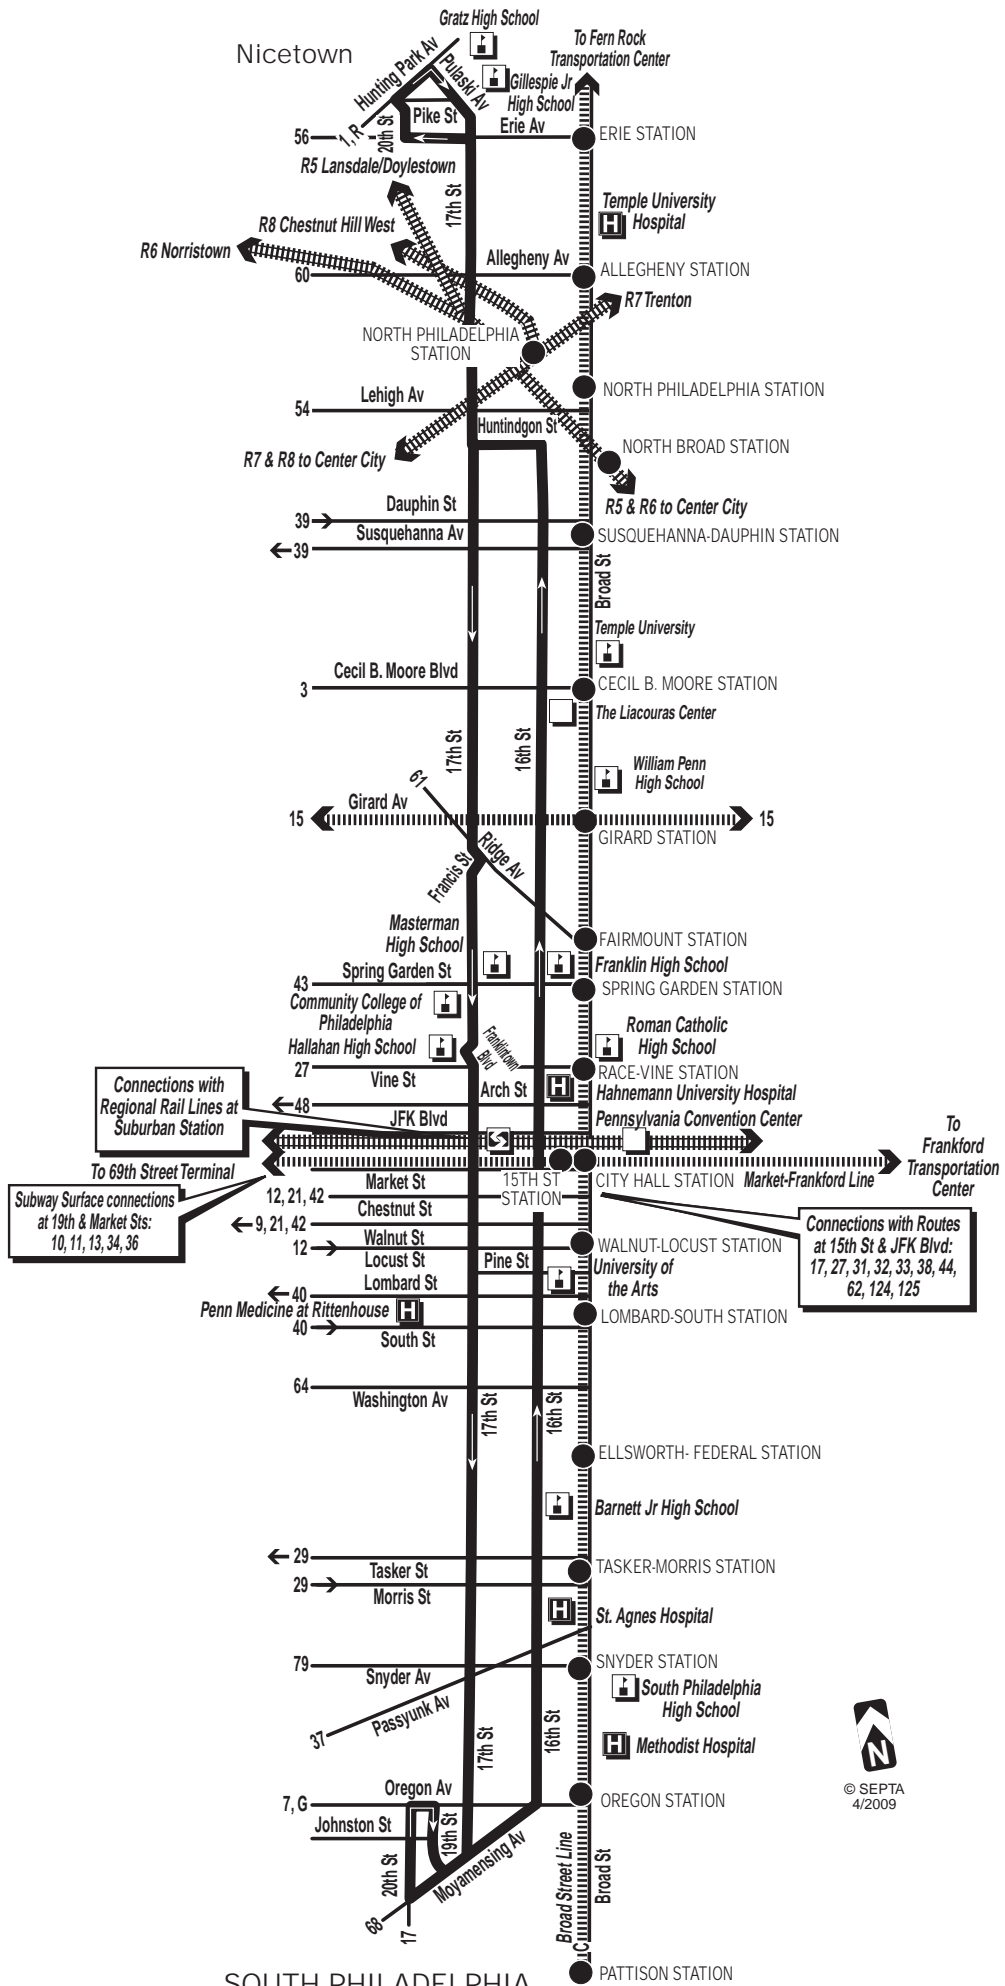

SOUTH PHILADELPHIA