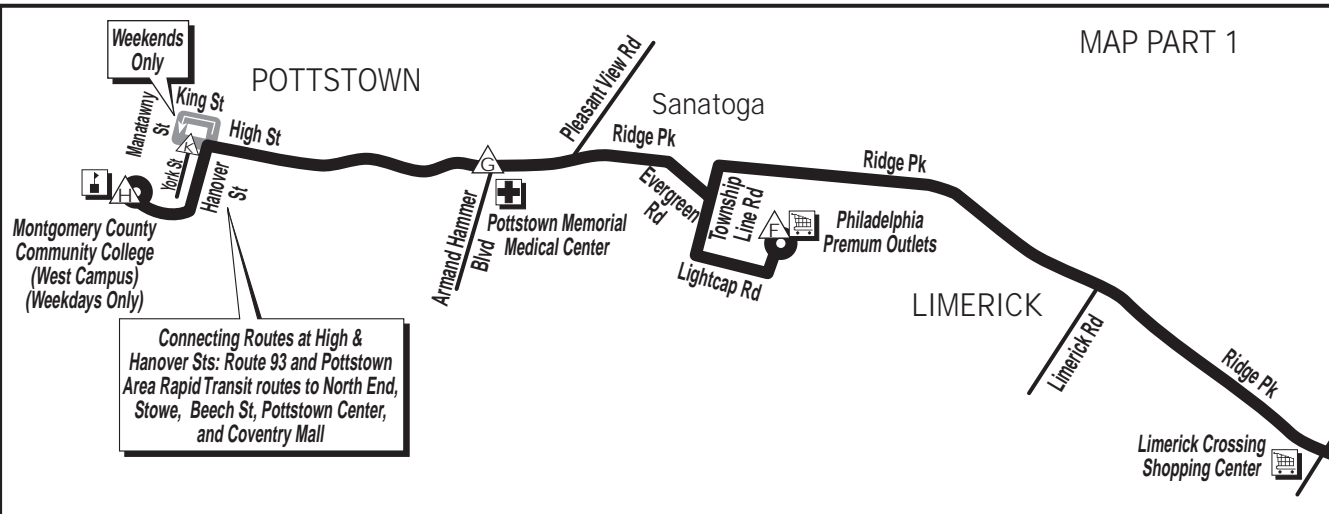

MAP PART 1

Connecting Routes at High & Hanover Sts: Route 93 and Pottstown Area Rapid Transit routes to North End, Stowe, Beech St, Pottstown Center, and Coventry Mall

Connections at Norristown Transportation Center: 90, 91, 93, 96, 97, 98, 99, 100, 131, R6  
69th Street Terminal