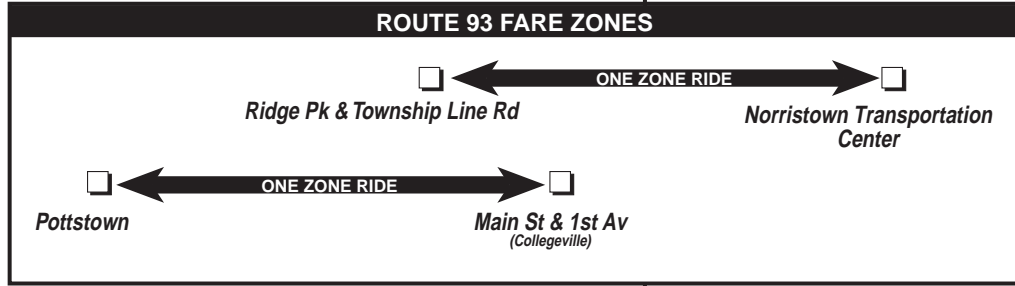

MAP PART 1

Connecting Routes at High & Hanover Sts: Route 93 and Pottstown Area Rapid Transit routes to North End, Stowe, Beech St, Pottstown Center, and Coventry Mall

Connections at Norristown Transportation Center: 90, 91, 93, 96, 97, 98, 99, 100, 131, R6  
69th Street Terminal