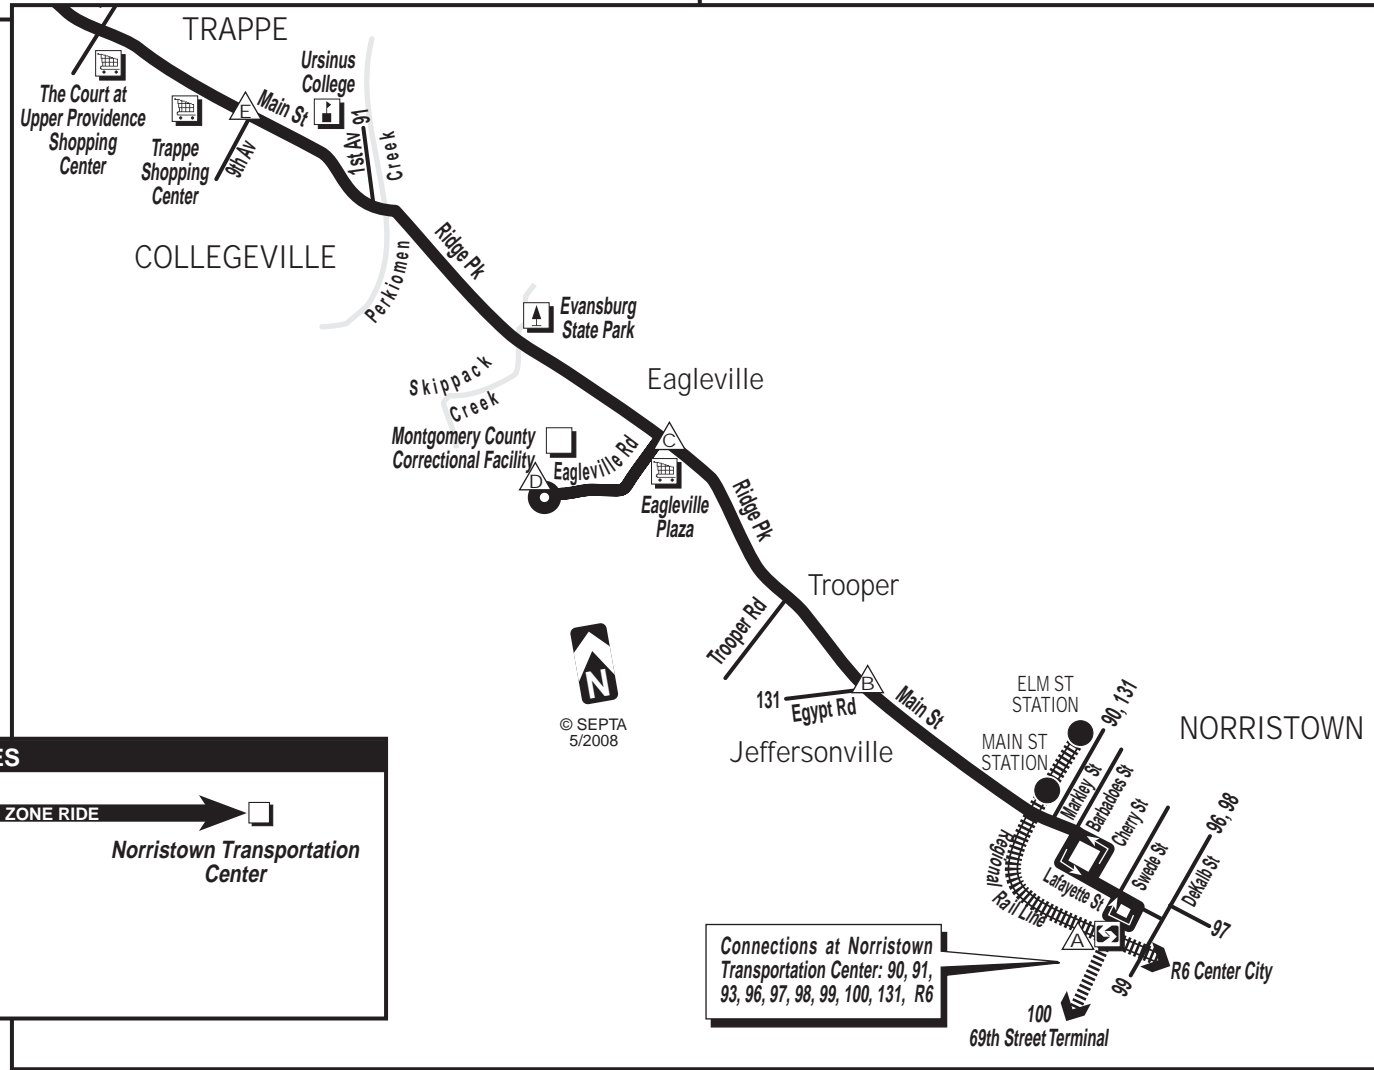

MAP PART 1

Connecting Routes at High & Hanover Sts: Route 93 and Pottstown Area Rapid Transit routes to North End, Stowe, Beech St, Pottstown Center, and Coventry Mall

Connections at Norristown Transportation Center: 90, 91, 93, 96, 97, 98, 99, 100, 131, R6  
69th Street Terminal