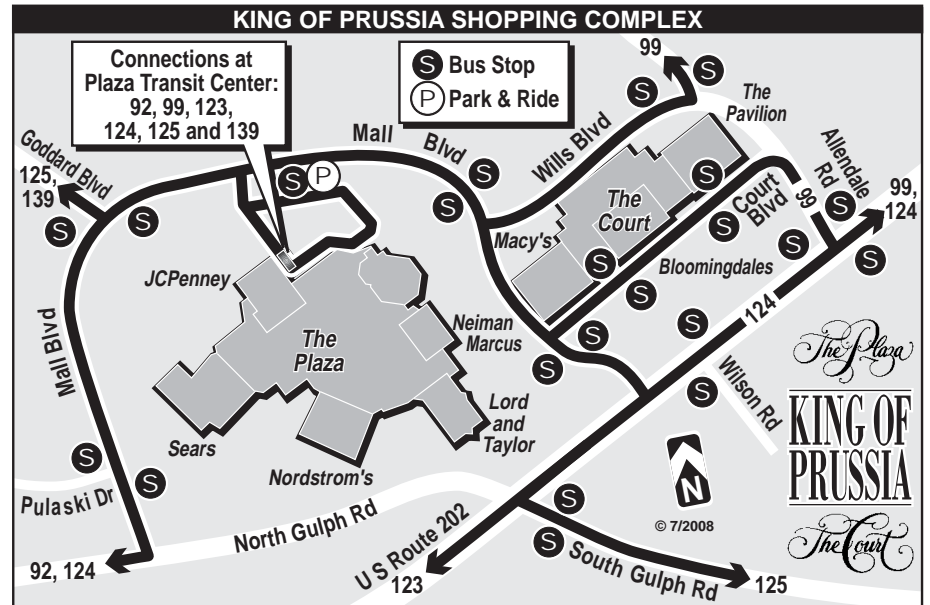

Connections can be made at Exton Square Mall with :  
SEPTA Routes 92, 204,  
Krapf's Routes A, Beeline

Connections can be made at Paoli Railroad Station with:  
SEPTA Routes 92, 105, 204, 205,  
206, R5, Amtrak

Connections can be made at West Chester Transportation Center with:  
SEPTA Routes 92, 104, 306, 314,  
Krapf's Route A, and  
TMACC's SCCOOT

Connections at Plaza Transit Center:  
92, 99, 123,  
124, 125 and 139

**S** Bus Stop  
**P** Park & Ride