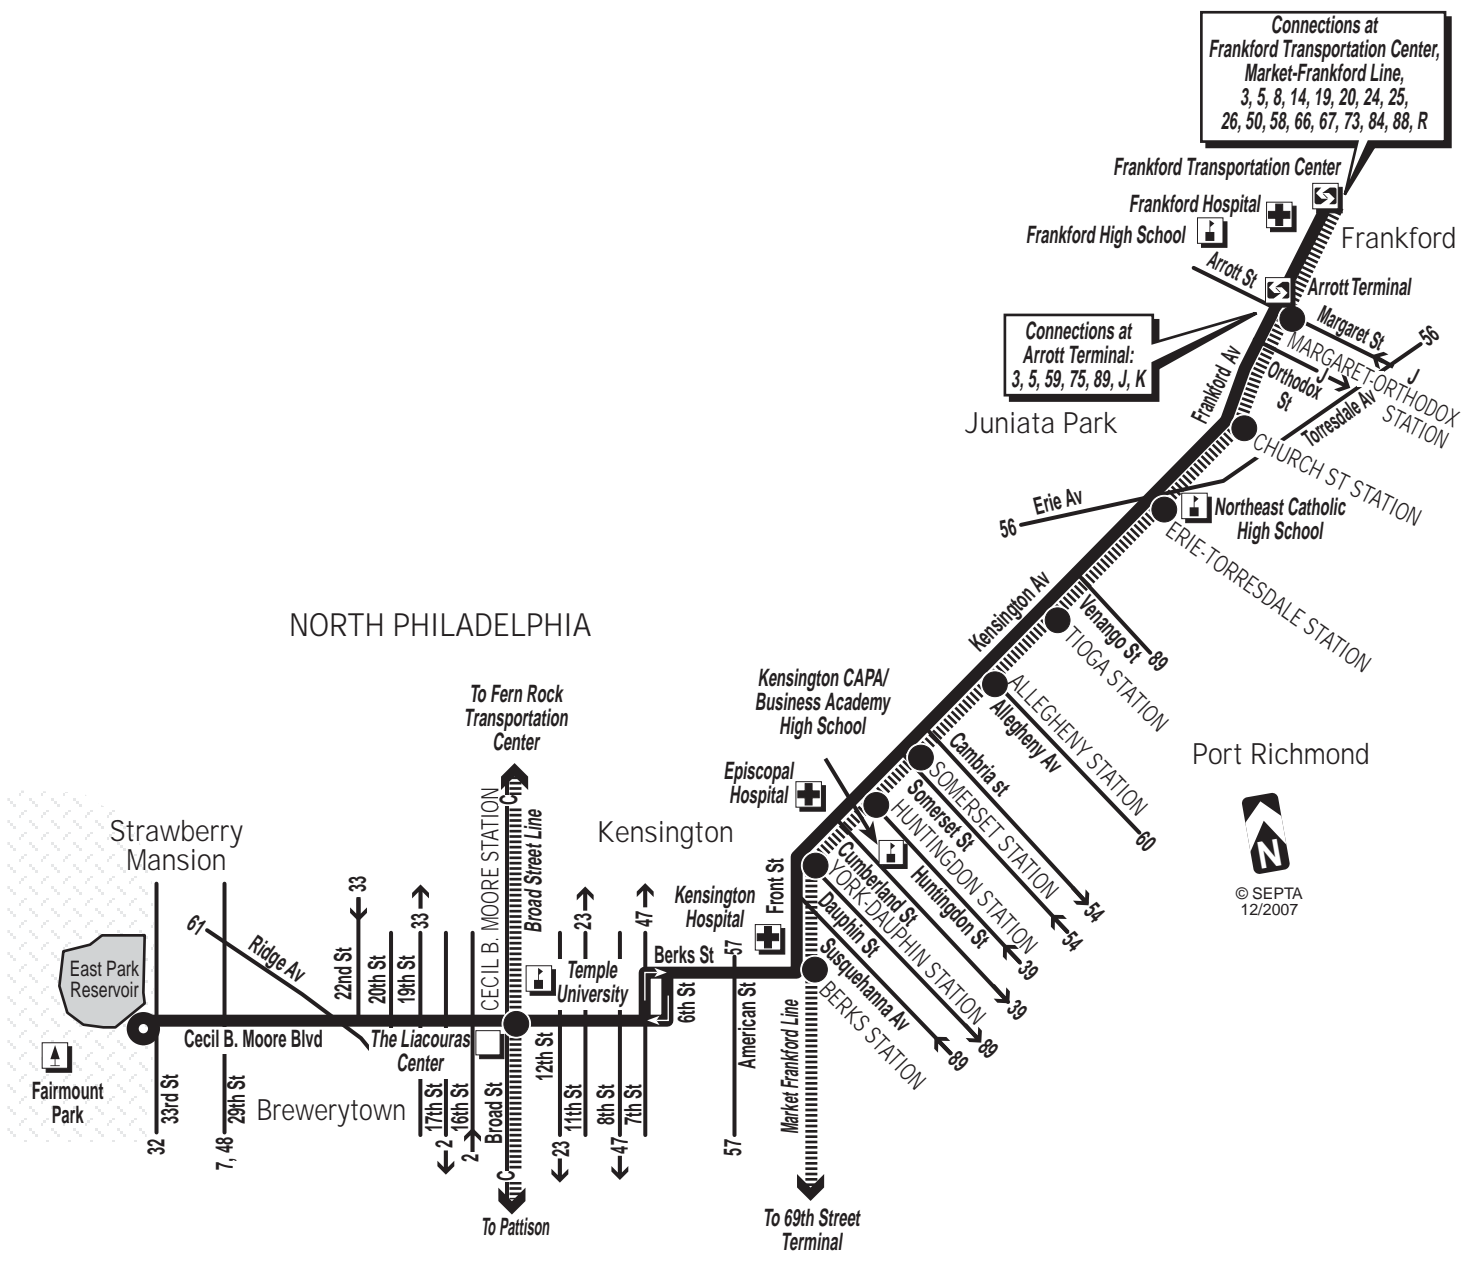

NORTH PHILADELPHIA

Connections at Frankford Transportation Center, Market-Frankford Line, 3, 5, 8, 14, 19, 20, 24, 25, 26, 50, 58, 66, 67, 73, 84, 88, R

Connections at Arrott Terminal: 3, 5, 59, 75, 89, J, K