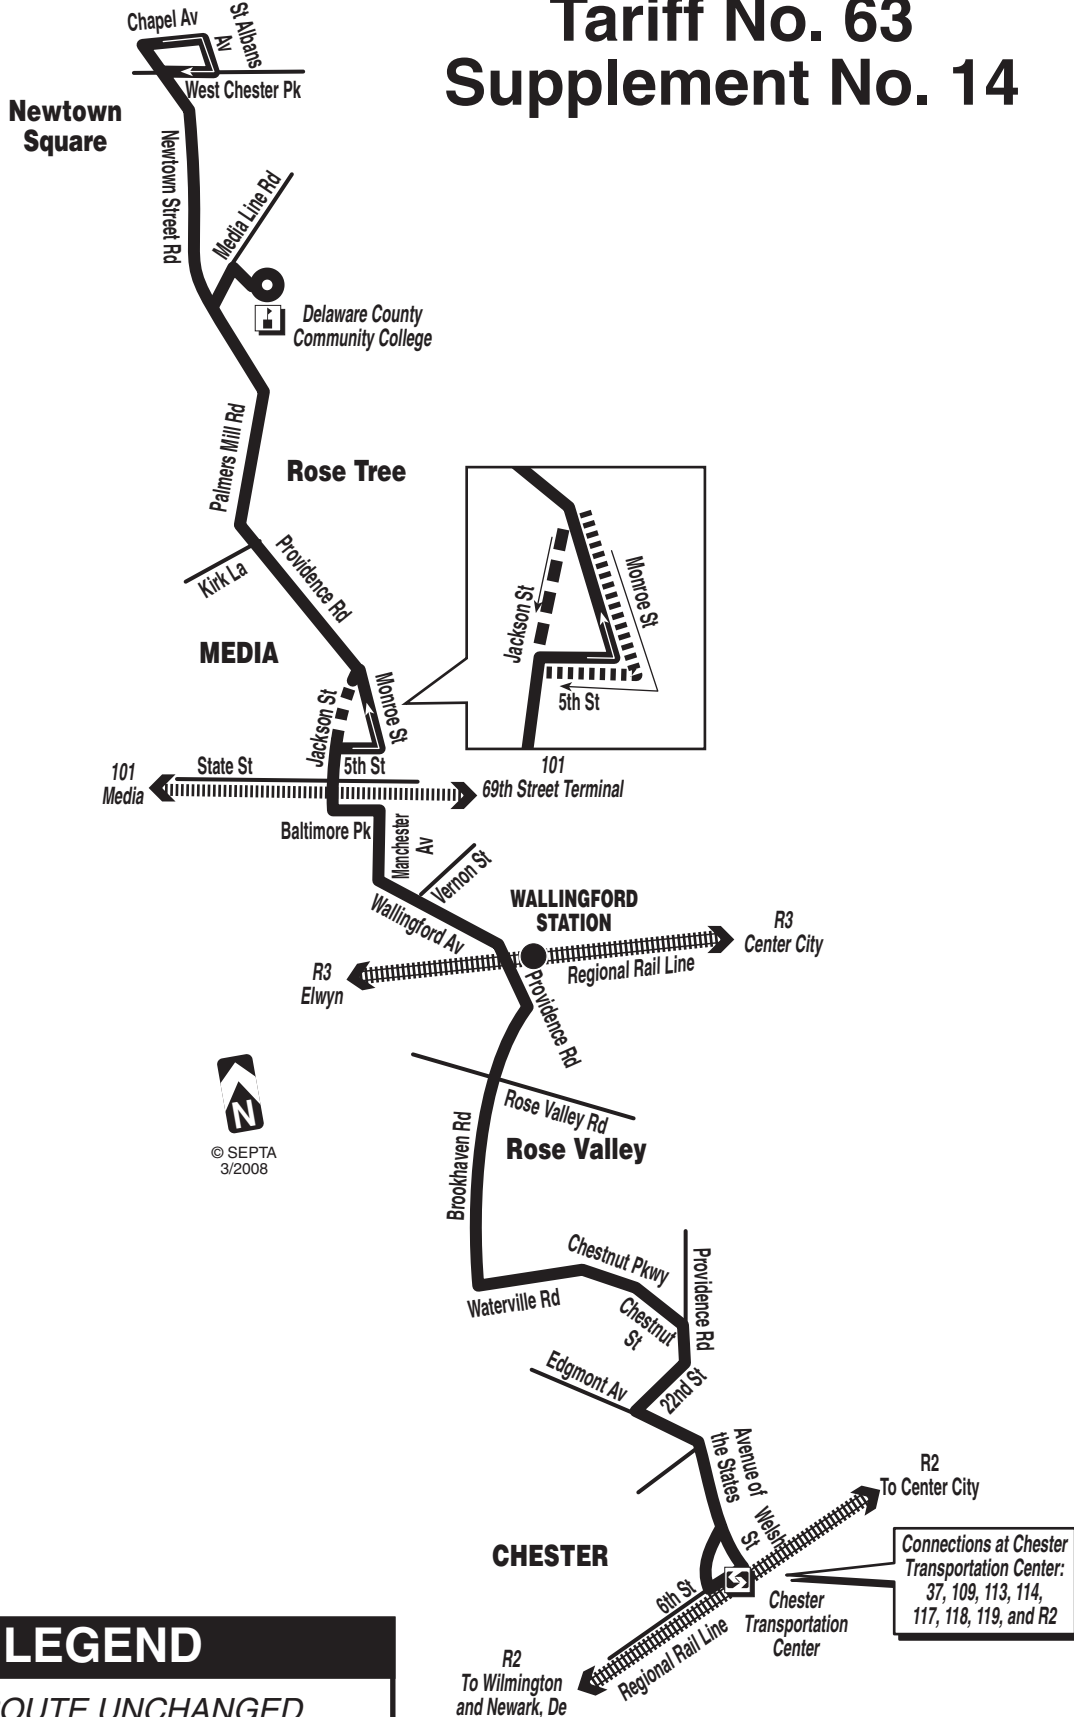

# ROUTE 118

## Tariff No. 63

### LEGEND

- ROUTE UNCHANGED
- ROUTE DISCONTINUED
- ROUTE ADDED

Connections at Chester Transportation Center:  
37, 109, 113, 114,  
117, 118, 119, and R2